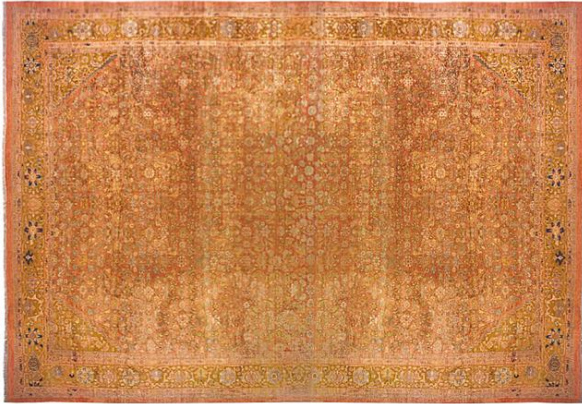

Item #25560 Antique Persian Sultanabad 20'0" H x 16'6" W

Item Number	25560
Name	Sultanabad
Size	16' 6" X 20'
Origin	Persian
Style	Persian: Floral Persian: Geometric
Size Category	Oversize Square Size
Antiquity	Circa1900 Antique
Primary Design	Allover
Sub-Design	Herati Design
Design Genre	City Cross-Genre Curvilinear Floral Floro-Geometric Geometric Informal Village
Field Color	Coral
Border Color	Green
Composition	Wool
Condition	Excellent

URL <https://www.pgny.com/item25560>

Description

Antique Persian Sultanabad Rug, Oversize, circa 1900

A one-of-a-kind antique Persian Sultanabad oriental carpet, hand-knotted with short wool pile. Featuring a herati design allover a coral primary field, with a green outer border. In oversize, size 20'0" x 16'6". A wonderful