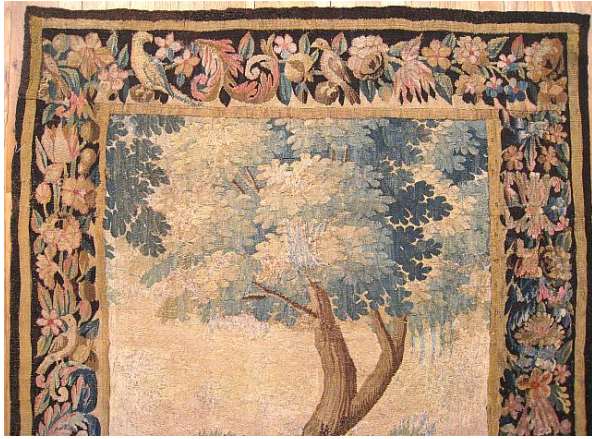

Item #31653 Period Antique Tapestry 7'0" H x 4'6" W

| | |
|----------------|---|
| Item Number | 31653 |
| Name | Tapestry |
| Size | 4' 6" X 7' |
| Origin | |
| Style | |
| Size Category | Vertical Tapestries |
| Antiquity | Circa 18th Century Period Antique |
| Primary Design | Pictorial |
| Sub-Design | Directional |
| Design Genre | Landscape Tapestry Tapestry Panels Verdure Tapestry |
| Field Color | Green |
| Border Color | Brown |
| Composition | Wool With Silk Inlay |
| Condition | Good |

URL <https://www.pgny.com/item31653>

Description

Antique Flemish Verdure Landscape Tapestry Panel, w/ Large Tree & Foliate Border

An antique Flemish verdure landscape tapestry panel from the 18th century, envisioning an idyllic setting with a stately tree and an exotic bird in the midst of verdant foliage. A tranquil scene in the tradition of the verdure tapestry, coming from the French word for greenery. The central scene is enclosed with a handsome scrolling foliate border. Wool with silk inlay. Size is 7'0H x 4'6W. Excellent condition. A wonderful addition to any room or stairway and a surefire way to add depth, color and charm to your home decor!

Hanging: The tapestry comes ready for hanging, with linen backing and a strip of hook and loop tape at the top end, which can be connected to the opposite side of the supplied hook and loop tape, which could be tacked to your wall. For those who prefer the use of a tapestry rod, we can add the appropriate size loops to accommodate your needs. We now have a large selection of antique tapestry rods available as well, which we can provide detail upon request.