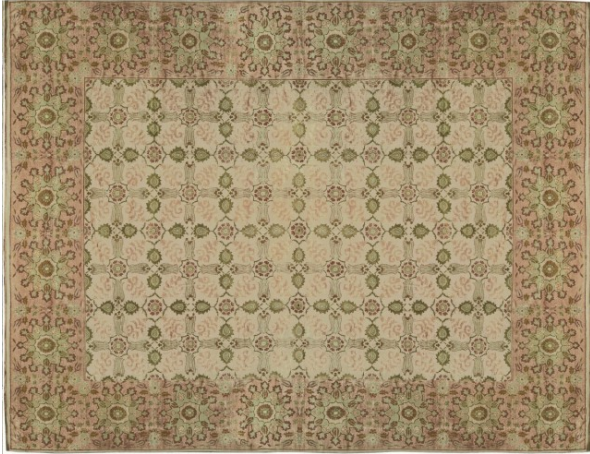

Item #37145 New Reproduction Turkish 18'11" H x 14'10" W

Item Number	37145
Name	Reproduction Turkish
Size	14' 10" X 18' 11"
Origin	
Style	
Size Category	
Antiquity	CircaNew New
Primary Design	Allover
Sub-Design	Floral Elements
Design Genre	Floral Floro-Geometric Formal Geometric Village
Field Color	Beige
Border Color	Gold
Composition	Wool
Condition	Excellent

URL <https://www.pgny.com/item37145>

Description

Reproduction Turkish Rug, Large size, circa new
A one-of-a-kind reproduction Turkish rug, hand-knotted with soft wool pile. This beautiful rug features floral elements allover the beige primary field, with a delicate gold outer border. In large size, size 18'11" x 14'10". A wonderful choice for a foyer, an entry way, a living space, a bedroom, or as a decorative accent.