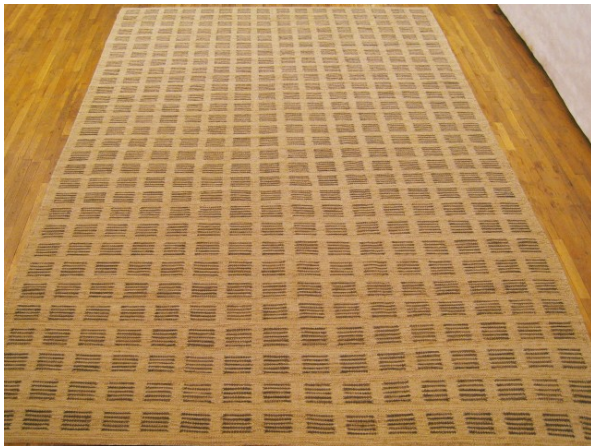

Item #45051 New Flat Weave 12'4" H x 8'6" W

Item Number	45051
Name	Flat Weave
Size	8' 6" X 12' 4"
Origin	
Style	
Size Category	
Antiquity	CircaNew New
Primary Design	Allover
Sub-Design	Art Deco
Design Genre	City Geometric Informal
Field Color	Ivory
Border Color	Brown
Composition	Wool
Condition	Excellent

URL <https://www.pgny.com/item45051>

Description

New Pakistan Flat Weave, Large size

A one-of-a-kind modern Pakistan Flat weave with a thick and lustrous wool pile with soft touch and great resistance to wear. This flat weave features art deco motifs allover an ivory primary field, with a brown outer border. In large size, size 12'4" x 8'6". A wonderful choice for a foyer, an entry way, a living space, a bedroom, or as a decorative accent.