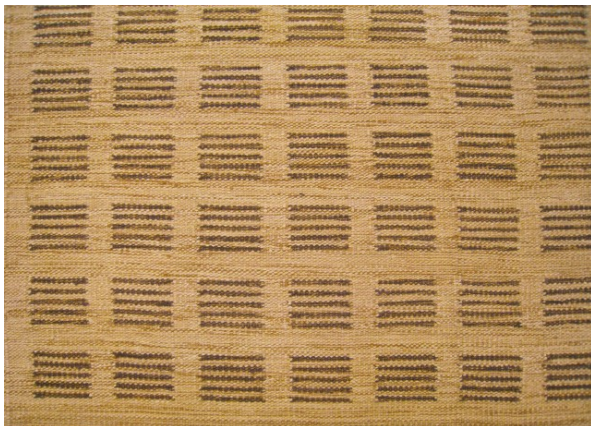

Item #45051 New Flat Weave 12'4" H x 8'6" W

Item Number	45051
Name	Flat Weave
Size	8' 6" X 12' 4"
Origin	
Style	
Size Category	
Antiquity	CircaNew New
Primary Design	Allover
Sub-Design	Art Deco
Design Genre	City Geometric Informal
Field Color	Ivory
Border Color	Brown
Composition	Wool
Condition	Excellent

URL <https://www.pgny.com/item45051>

Description

New Pakistan Flat Weave, Large size

A one-of-a-kind modern Pakistan Flat weave with a thick and lustrous wool pile with soft touch and great resistance to wear. This flat weave features art deco motifs allover an ivory primary field, with a brown outer border. In large size, size 12'4" x 8'6". A wonderful choice for a foyer, an entry way, a living space, a bedroom, or as a decorative accent.