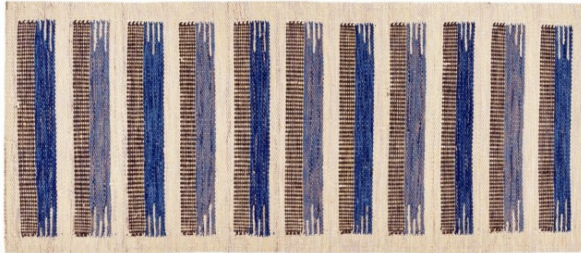

Item #45060 New Flat Weave 7'0" H x 2'7" W

Item Number	45060
Name	Flat Weave
Size	2' 7" X 7'
Origin	
Style	
Size Category	
Antiquity	CircaNew New
Primary Design	Allover
Sub-Design	Stripes
Design Genre	Geometric Informal
Field Color	Ivory
Border Color	Blue
Composition	Wool
Condition	Excellent

URL <https://www.pgny.com/item45060>

Description

New Pakistan Flat Weave, Runner size

A one-of-a-kind modern Pakistan Flat weave with a thick and lustrous wool pile with soft touch and great resistance to wear. This flat weave features stripes allover an ivory primary field, with a blue outer border. In runner size, size 7'0" x 2'7". A wonderful choice for a foyer, an entry way, a living space, a bedroom, or as a decorative accent.