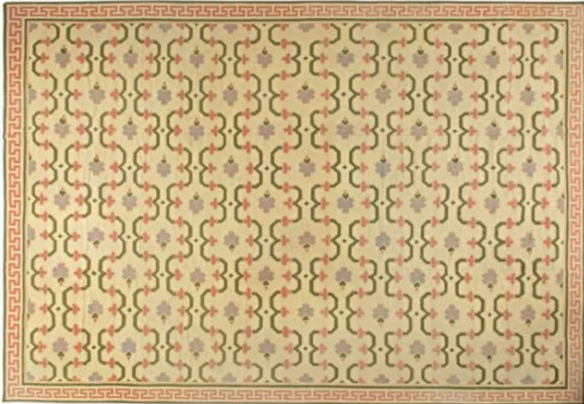

Item #45073 New Flat Weave 2'0" H x 2'0" W

Item Number 45073
Name Flat Weave
Size 2' X 2'
Origin
Style
Size Category
Antiquity CircaNew
New
Primary Design Art Deco
Sub-Design Geometric Abstracts
Design Genre City

Geometric
Informal
Village

Field Color Light Green
Border Color Red
Composition Wool
Condition Excellent

URL <https://www.pgny.com/item45073>

Description

New Pakistan Flat Weave, Small size

A one-of-a-kind modern Pakistan Flat weave with a thick and lustrous wool pile with soft touch and great resistance to wear. This flat weave features art deco motifs with geometric abstracts all over a light green field, with a red outer border. In small size, size 2'0" x 2'0". A wonderful choice for a foyer, an entry way, a living space, a bedroom, or as a decorative accent.